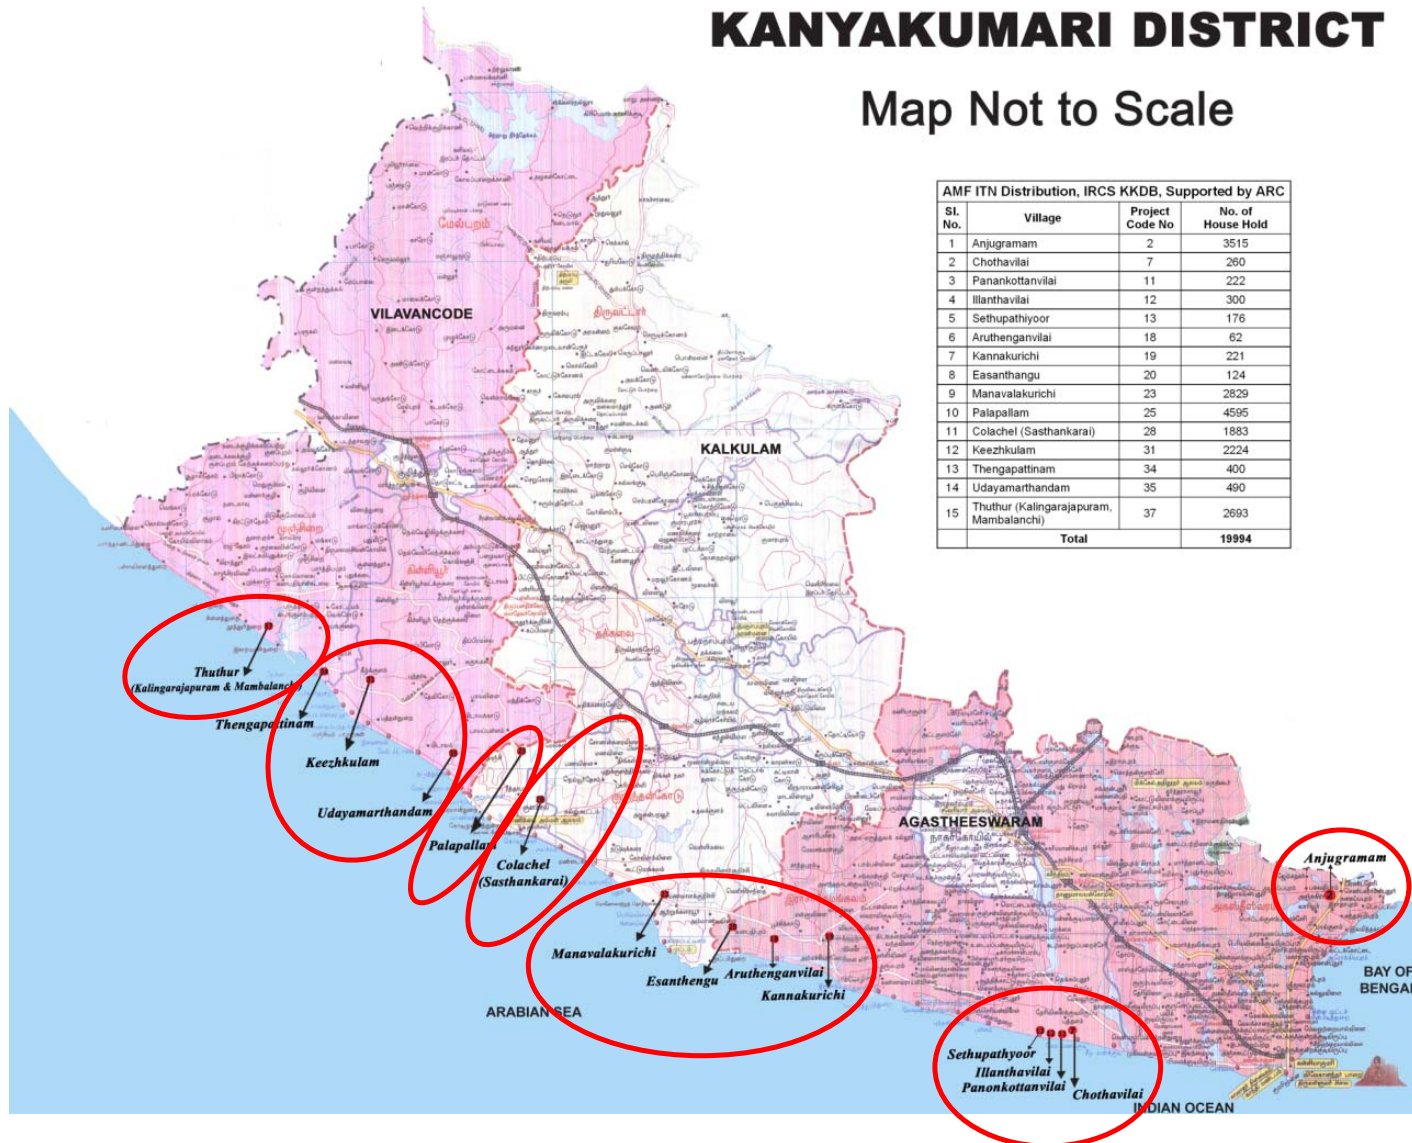

KANYAKUMARI DISTRICT

Map Not to Scale

AMFITN Distribution, IRCS KKDB, Supported by ARC

Sl. No.	Village	Project Code No	No. of House Hold
1	Anjugramam	2	3515
2	Chothavilai	7	260
3	Panankottanvilai	11	222
4	Illanthavilai	12	300
5	Sethupathyoor	13	176
6	Aruthenganvilai	18	62
7	Kannakurichi	19	221
8	Easanthangu	20	124
9	Manavalakurichi	23	2829
10	Palapallam	25	4595
11	Colachel (Sasthankarai)	28	1883
12	Keezhkulam	31	2224
13	Thengapattinam	34	400
14	Udayamarthandam	35	490
15	Thuthur (Kalingarajapuram, Mambalanchi)	37	2693
Total			19994